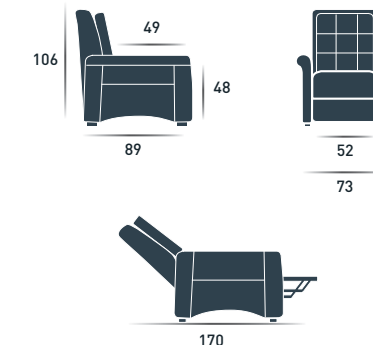

DE

Struktur	Polyurethanverkleidetes Holz mit Metallmechanismus
Polsterung	Umweltfreundlicher Polyurethanschaum mit differenzierter Dichte in Dacronwatte
Bezug	Leder, Ökoleder, Mikrofaser und Stoff
Füße	Holz Farbe Silber und Wenge'.