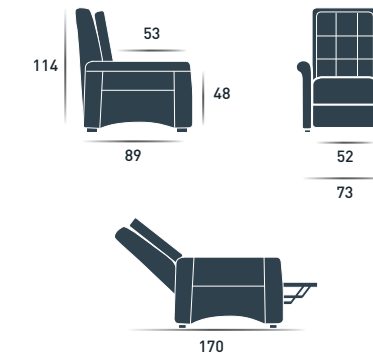

Viola

Viola

100%
MADE IN ITALY

IT

1. **Struttura** Legno rivestito da uno strato di poliuretano e meccanica in metallo.
2. **Imbottitura** Poliuretano espanso ecologico a densità differenziata rivestito da una falda di dacron .
3. **Rivestimento** Pelle, ecopelle, microfibra e tessuto.
4. **Piedi** Legno colore argento e wengè.

EN

1. **Structure** Wood covered with polyurethane and metal mechanism.
2. **Padding** Ecological polyurethane foam with different densities covered by a dacron layer.
3. **Cover** Leather, faux leather, Microfibre, fabric.
4. **Feet** In wood color: wengè, siver.

FR

1. **Structure** Bois recouvert d'une couche de polyuréthane et mécanique en métal
2. **Garnissage** Mousse de polyuréthane écologique en différentes densités recouverte d'une couche de Dacron
3. **Revêtement** Cuir, cuir écologique, microfibre et tissu
4. **Pieds** Bois couleur argent et wengé.

DE

1. **Struktur** Polyurethanverkleidetes Holz mit Metallmechanismus
2. **Polsterung** Umweltfreundlicher Polyurethanschaum mit differenzierter Dichte in Dacronwatte
3. **Bezug** Leder, Ökoleder, Mikrofaser und Stoff
4. **Füße** Holz Farbe Silber und Wenge'.