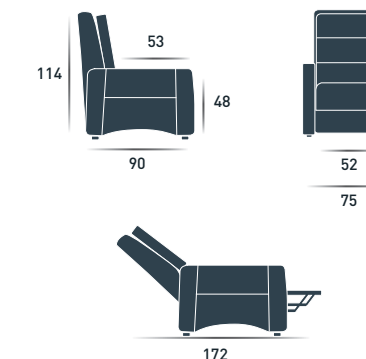

DE

1. **Struktur** Polyurethanverkleidetes Holz mit Metallmechanismus
2. **Polsterung** Umweltfreundlicher Polyurethanschaum mit differenzierter Dichte in Dacronwatte
3. **Bezug** Leder, Ökoleder, Mikrofaser und Stoff
4. **Füße** Holz Farbe Wenge'.