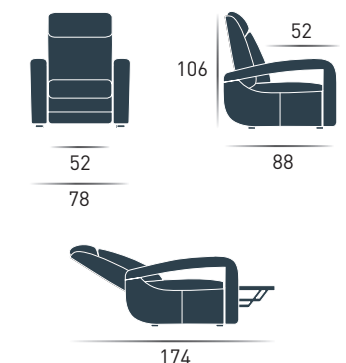

Paris

Paris

100%
MADE IN ITALY

IT

Struttura	Legno rivestito da uno strato di poliuretano e meccanica in metallo.
Imbottitura	Poliuretano espanso ecologico a densità differenziata rivestito da una falda di dacron .
Rivestimento	Pelle, ecopelle, microfibra e tessuto.
Piedi	Legno colore argento o wengè.
Optional	Pulsantiera a bracciolo. Kit supporto lombare BF15.

EN

Structure	Wood covered with polyurethane and metal mechanism.
Padding	Ecological polyurethane foam with different densities covered by a dacron layer.
Cover	Leather, faux leather, Microfibre, fabric.
Feet	In wood color: silver, wengè.
Optional	Armrest control unit. BF15 lumbar support kit.

FR

Structure	Bois recouvert d'une couche de polyuréthane et mécanique en métal
Garnissage	Mousse de polyuréthane écologique en différentes densités recouverte d'une couche de Dacron
Revêtement	Cuir, cuir écologique, microfibre et tissu
Pieds	Bois couleur argent et wengé.
En option	Pupitre sur l'accoudoir. Kit de support lombaire BF15.

DE

Struktur	Polyurethanverkleidetes Holz mit Metallmechanismus
Polsterung	Umweltfreundlicher Polyurethanschaum mit differenzierter Dichte in Dacronwatte
Bezug	Leder, Ökoleder, Mikrofaser und Stoff
Füße	Holz Farbe Silber und Wenge'.
Optional	Bedienblende auf Armlehne. Nierenstütze BF15.