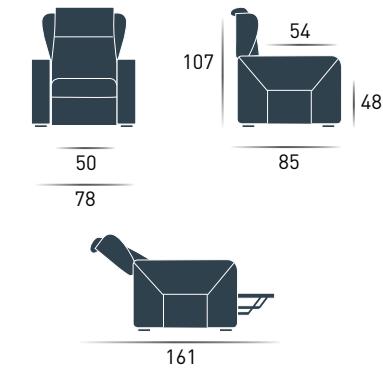

Giada

Giada

100%
MADE IN ITALY

IT

Struttura	Legno rivestito da uno strato di poliuretano e meccanica in metallo.
Imbottitura	Poliuretano espanso ecologico a densità differenziata rivestito da una falda di dacron .
Rivestimento	Pelle, ecopelle, microfibra e tessuto.
Piedi	PVC.

EN

Structure	Wood covered with polyurethane and metal mechanism.
Padding	Ecological polyurethane foam with different densities covered by a dacron layer.
Cover	Leather, faux leather, Microfibre, fabric.
Feet	PVC.

FR

Structure	Bois recouvert d'une couche de polyuréthane et mécanique en métal
Garnissage	Mousse de polyuréthane écologique en différentes densités recouverte d'une couche de Dacron
Revêtement	Cuir, cuir écologique, microfibre et tissu
Pieds	PVC.

DE

Struktur	Polyurethanverkleidetes Holz mit Metallmechanismus
Polsterung	Umweltfreundlicher Polyurethanschaum mit differenzierter Dichte in Dacronwatte
Bezug	Leder, Ökoleder, Mikrofaser und Stoff
Füße	PVC.

spazi@relax
wellness solutions

spazi@relax
wellness solutions

Spazio Relax by ITL S.r.l. - 75100 Matera - Z.I. La Martella Lotto C/46
TF +39 0835 256477 - info@spaziorelaxitalia.com | www.spaziorelaxitalia.com